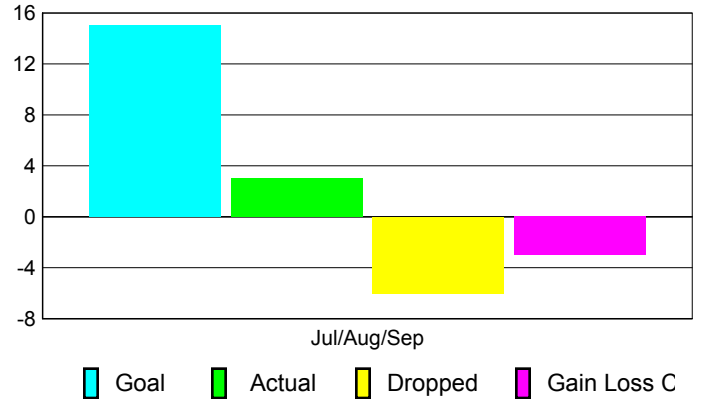

Membership Results 2010-2011

Goal, New, Dropped, Gain/Loss