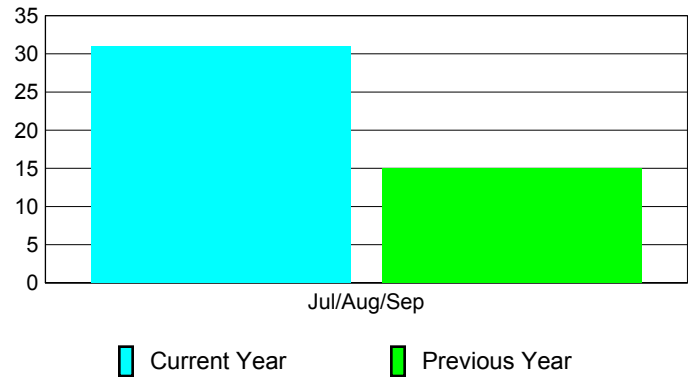

Comparison of Membership Gain/Loss

Current Year Compared to the Previous Year