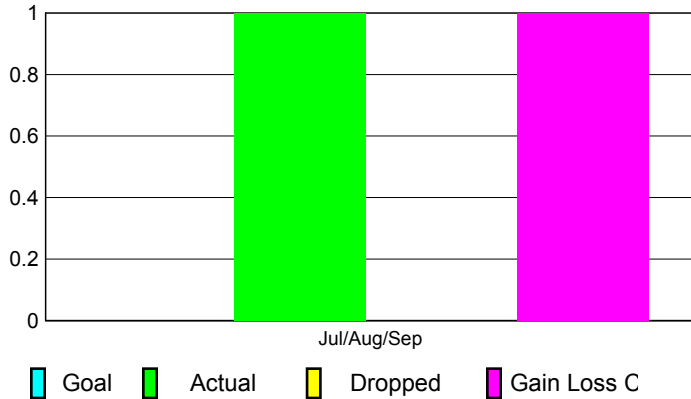

2010-2011 GMT Reports for District (or Undistricted) District 303 HONG KONG,

GMT: PAUL CHOR HO FAN

Location: HONG KONG, CHINA

GMT CA: 5

CLUBS

Club Results
2010-2011

Clubs
2009-2010

Month	New Club Goal	Actual New Clubs	Actual Dropped Clubs	Gain/Loss of Clubs	Gain/Loss of Clubs
Jul/Aug/Sep	0	1	0	1	1
Totals	0	1	0	1	1

Club Results 2010-2011

Goal, New, Dropped, Gain/Loss

Comparison of Club Gain/Loss

Current Year Compared to the Previous Year

YTD Status Quo Clubs 2010-2011

Status Quo Clubs Compared to Status Quo Members

MEMBERSHIP