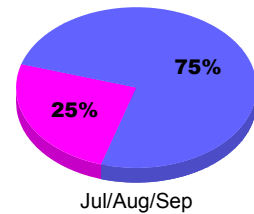

Membership Results
2010-2011

Membership
2009-2010

Month	Net Memb Goal	Actual New Memb	Actual Dropped Memb	Gain/Loss of Memb	Gain/Loss of Memb
Jul/Aug/Sep	15	131	-100	31	15
Totals	15	131	-100	31	15

Membership Results 2010-2011

Goal, New, Dropped, Gain/Loss

Comparison of Membership Gain/Loss

Current Year Compared to the Previous Year

Gender Comparison 2010-2011

Male Female

2010-2011 GMT Reports for District (or Undistricted) **District 303 MACAU**

GMT: **PAUL CHOR HO FAN**

Location: **MACAU**

GMT CA: **5**

CLUBS

Club Results
2010-2011

Clubs
2009-2010

Month	New Club Goal	Actual New Clubs	Actual Dropped Clubs	Gain/Loss of Clubs	Gain/Loss of Clubs
Jul/Aug/Sep	0	0	0	0	0
Totals	0	0	0	0	0