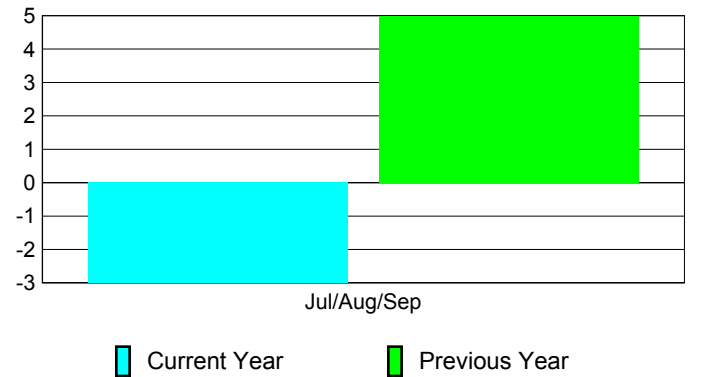

Membership Results
2010-2011

Membership
2009-2010

Month	Net Memb Goal	Actual New Memb	Actual Dropped Memb	Gain/Loss of Memb	Gain/Loss of Memb
Jul/Aug/Sep	15	3	-6	-3	5
Totals	15	3	-6	-3	5

Membership Results 2010-2011

Goal, New, Dropped, Gain/Loss

Comparison of Membership Gain/Loss

Current Year Compared to the Previous Year

Gender Comparison 2010-2011

■ Male ■ Female