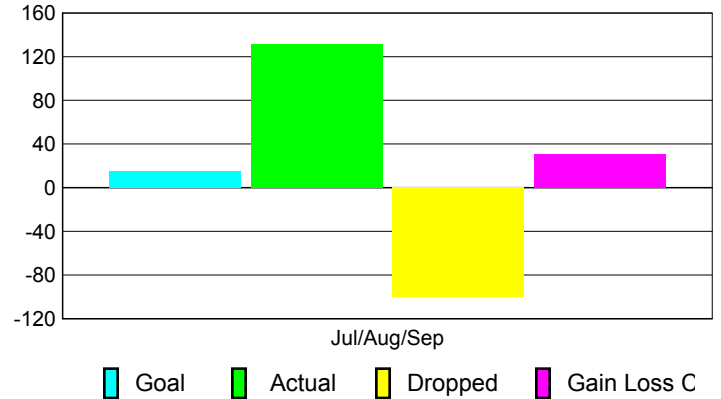

Membership Results 2010-2011

Goal, New, Dropped, Gain/Loss